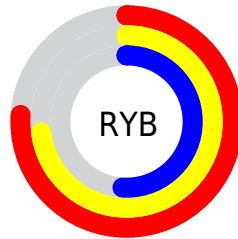

- Red (76%)
- Yellow (73%)
- Blue (51%)