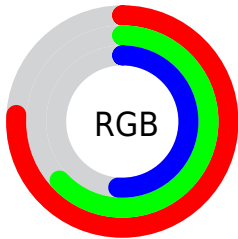

Distribution

- Red (76%)
- Green (63%)
- Blue (51%)