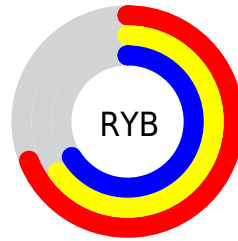

Details

The XYZ color **38.8846, 39.7321, 43.1557** is a light color, and the websafe version is hex **999999**. A complement of this color would be **39.1031, 42.3231, 46.1547**, and the grayscale version is **38.1696, 40.1574, 43.7314**.

A 20% lighter version of the original color is **72.8545, 74.7802, 81.1152**, and **17.6538, 17.8309, 19.3409** is the 20% darker color. If you saturate the color by 10%, you get **34.6584, 33.2301, 35.7332**, and if you desaturate by 10%, it is **43.6865, 47.1690, 51.4354**.

Distribution

Red (69%)

Green (65%)

Blue (66%)

Red (69%)

Yellow (65%)

Blue (66%)

Cyan (0%)