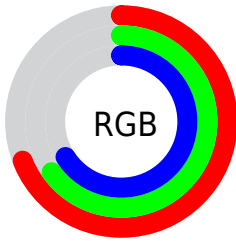

Distribution

Red (69%)

Green (65%)

Blue (66%)