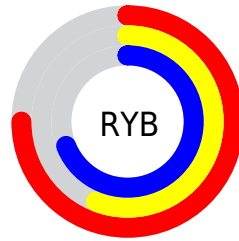

Details

The XYZ color **38.9463, 33.9888, 45.0652** is a light color, and the websafe version is hex **CC99CC**. A complement of this color would be **36.1744, 45.2603, 39.6325**, and the grayscale version is **33.9749, 35.7442, 38.9254**.

A 20% lighter version of the original color is **72.9757, 65.9318, 84.4812**, and **17.6428, 14.4930, 20.6064** is the 20% darker color. If you saturate the color by 10%, you get **35.7127, 28.4728, 41.0536**, and if you desaturate by 10%, it is **42.6942, 40.4876, 49.3868**.

Distribution

Red (75%)

Green (56%)

Blue (69%)

Red (75%)

Yellow (56%)

Blue (69%)

Cyan (0%)