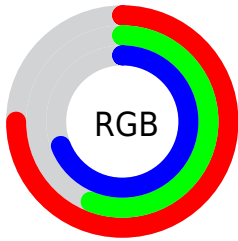

Distribution

Red (75%)

Green (56%)

Blue (69%)