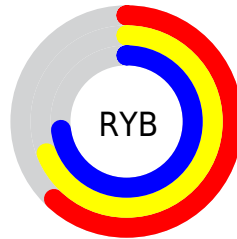

- Red (62%)
- Yellow (69%)
- Blue (73%)