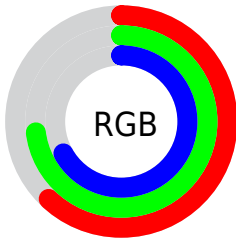

Distribution

- Red (62%)
- Green (73%)
- Blue (67%)