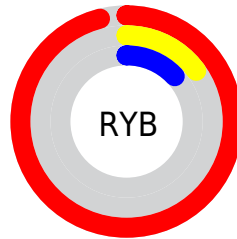

- Red (96%)
- Yellow (15%)
- Blue (13%)