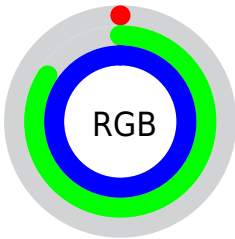

Distribution

- Red (0%)
- Green (84%)
- Blue (100%)