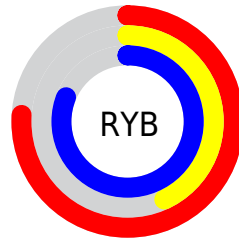

Red (76%)

Yellow (43%)

Blue (81%)