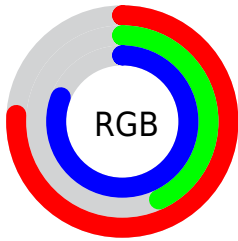

Distribution

Red (76%)

Green (43%)

Blue (81%)