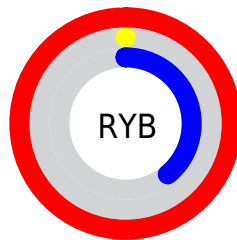

- Red (99%)
- Yellow (0%)
- Blue (39%)