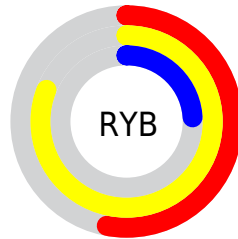

- Red (53%)
- Yellow (81%)
- Blue (24%)