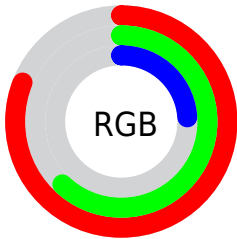

Distribution

- Red (81%)
- Green (62%)
- Blue (24%)