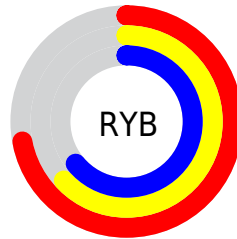

Details

The XYZ color **39.0388, 38.0123, 40.4015** is a light color, and the websafe version is hex **999999**. A complement of this color would be **39.8774, 45.0508, 49.7761**, and the grayscale version is **37.0440, 38.9732, 42.4418**.

A 20% lighter version of the original color is **73.0218, 72.2406, 77.1130**, and **17.7533, 16.9324, 17.6618** is the 20% darker color. If you saturate the color by 10%, you get **34.7797, 31.5782, 32.5561**, and if you desaturate by 10%, it is **43.9391, 45.4608, 49.2855**.

Distribution

Red (72%)

Green (63%)

Blue (64%)

Red (72%)

Yellow (63%)

Blue (64%)

Cyan (0%)