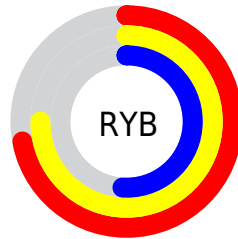

# Details

The XYZ color **38.7979, 38.9858, 26.2490** is a light color, and the websafe version is hex **CC9966**. A complement of this color would be **30.7943, 32.9257, 54.6017**, and the grayscale version is **37.2008, 39.1382, 42.6215**.

A 20% lighter version of the original color is **72.5818, 73.6599, 54.6483**, and **17.4123, 17.2518, 9.8093** is the 20% darker color. If you saturate the color by 10%, you get **36.1253, 35.4946, 19.6423**, and if you desaturate by 10%, it is **41.8220, 42.7958, 34.1568**.

# Distribution

Red (75%)

Green (64%)

Blue (51%)

Red (72%)

Yellow (75%)

Blue (51%)

Cyan (0%)