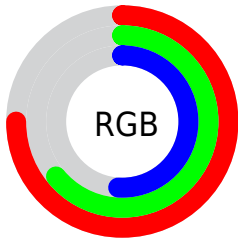

Distribution

Red (75%)

Green (64%)

Blue (51%)