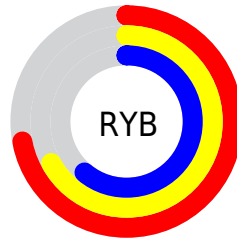

- Red (72%)
- Yellow (67%)
- Blue (61%)