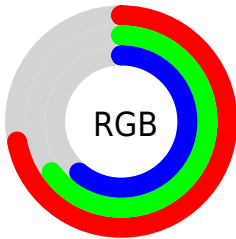

Distribution

- Red (72%)
- Green (65%)
- Blue (61%)