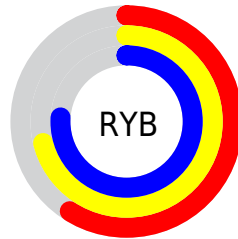

- Red (59%)
- Yellow (71%)
- Blue (76%)