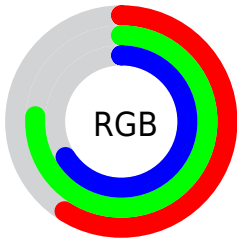

Distribution

- Red (59%)
- Green (76%)
- Blue (66%)