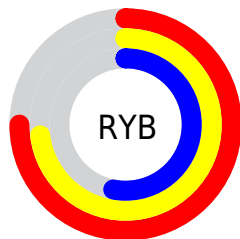

Red (75%)

Yellow (73%)

Blue (53%)