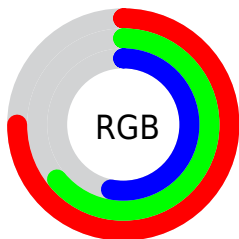

Distribution

Red (75%)

Green (64%)

Blue (53%)