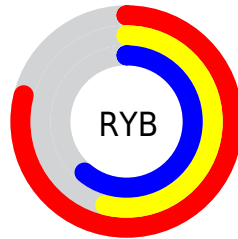

- Red (79%)
- Yellow (54%)
- Blue (61%)