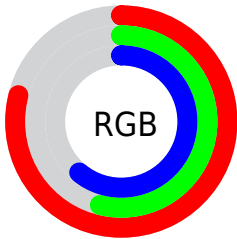

Distribution

- Red (79%)
- Green (54%)
- Blue (61%)