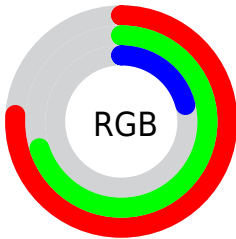

Distribution

Red (76%)

Green (70%)

Blue (21%)