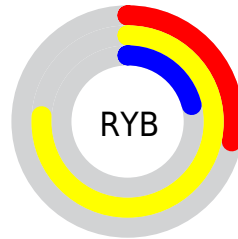

Details

The XYZ color **39.0341, 43.9759, 9.9209** is a dark color, and the websafe version is hex **999900**. The color can be described as middle muted orange. A complement of this color would be **13.3871, 8.9355, 52.0577**, and the grayscale version is **38.0852, 40.0686, 43.6348**.

A 20% lighter version of the original color is **72.6911, 80.8324, 26.2390**, and **17.9059, 20.4971, 3.0126** is the 20% darker color. If you saturate the color by 10%, you get **38.2533, 43.0039, 7.8439**, and if you desaturate by 10%, it is **40.0048, 45.0373, 12.9584**.

Distribution

Red (76%)

Green (70%)

Blue (21%)

Red (28%)

Yellow (76%)

Blue (21%)

Cyan (0%)

Magenta (8%)

Yellow (72%)

Black (24%)

Cyan (24%)

Magenta (30%)

Yellow (79%)

Brightness & Saturation Gradients

These gradients show how the XYZ color 39.0341, 43.9759, 9.9209 changes by changing the brightness by 10 percent. The first figure shows a shift by +10% for each color and the second figure -10%.