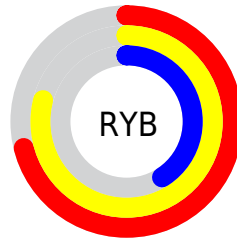

Details

The XYZ color **39.0353, 38.2337, 18.6871** is a light color, and the websafe version is hex **CC9966**. A complement of this color would be **26.8016, 28.0866, 59.2667**, and the grayscale version is **36.0825, 37.9616, 41.3402**.

A 20% lighter version of the original color is **71.3724, 71.7875, 41.9929**, and **17.7534, 17.0304, 6.0929** is the 20% darker color. If you saturate the color by 10%, you get **36.6634, 34.9524, 13.3880**, and if you desaturate by 10%, it is **41.7608, 41.8315, 25.3094**.

Distribution

Red (79%)

Green (62%)

Blue (41%)

Red (71%)

Yellow (79%)

Blue (41%)

Cyan (0%)