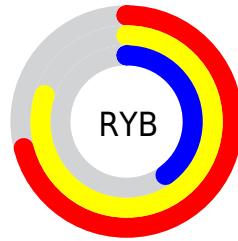

Red (71%)

Yellow (80%)

Blue (40%)