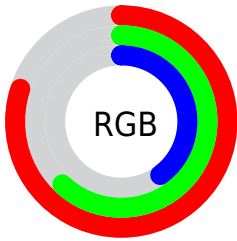

Distribution

Red (80%)

Green (62%)

Blue (40%)