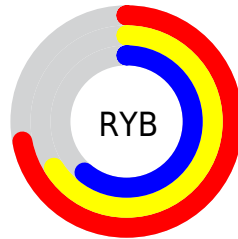

Details

The XYZ color **39.2230, 39.5009, 37.0097** is a light color, and the websafe version is hex **999999**. A complement of this color would be **37.6917, 41.1876, 51.3110**, and the grayscale version is **38.0651, 40.0475, 43.6117**.

A 20% lighter version of the original color is **73.1612, 74.3648, 71.4706**, and **17.8150, 17.6555, 15.8335** is the 20% darker color. If you saturate the color by 10%, you get **35.6389, 34.6399, 28.7015**, and if you desaturate by 10%, it is **43.2651, 44.8995, 46.6360**.

Distribution

Red (72%)

Green (65%)

Blue (61%)

Red (72%)

Yellow (66%)

Blue (61%)

Cyan (0%)