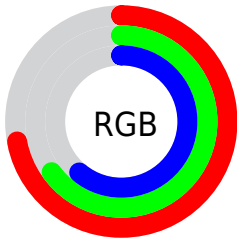

Distribution

Red (72%)

Green (65%)

Blue (61%)