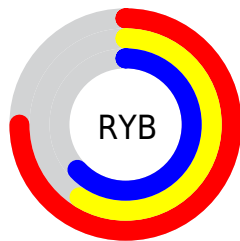

Red (75%)

Yellow (59%)

Blue (63%)