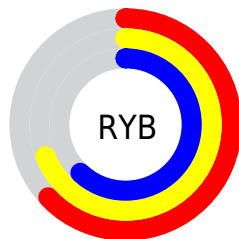

- Red (63%)
- Yellow (69%)
- Blue (62%)