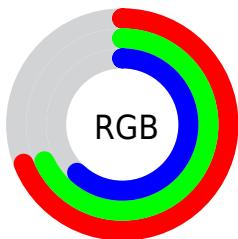

Distribution

- Red (69%)
- Green (68%)
- Blue (62%)