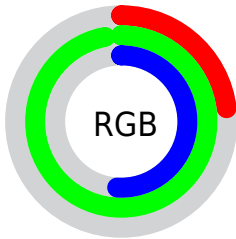

Distribution

Red (23%)

Green (97%)

Blue (51%)