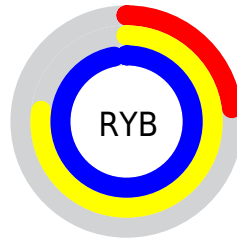

Details

The XYZ color **39.0268, 69.0363, 32.0373** is a dark color, and the websafe version is hex **33FF99**. The color can be described as middle washed spring green. A complement of this color would be **47.8595, 26.0776, 44.1078**, and the grayscale version is **42.1176, 44.3110, 48.2547**.

A 20% lighter version of the original color is **53.9801, 79.9254, 57.3819**, and **19.5372, 36.9310, 13.1199** is the 20% darker color. If you saturate the color by 10%, you get **36.9406, 68.0729, 26.9631**, and if you desaturate by 10%, it is **41.9646, 70.4244, 37.9706**.

Distribution

Red (23%)

Green (97%)

Blue (51%)

Red (23%)

Yellow (77%)

Blue (97%)

Cyan (76%)