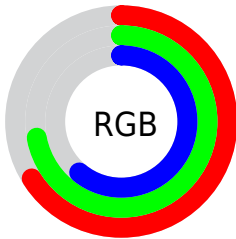

Distribution

Red (66%)

Green (72%)

Blue (61%)