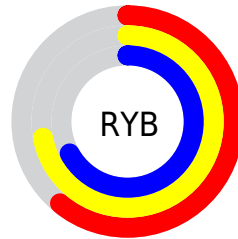

Details

The XYZ color **39.2897, 45.0061, 38.0687** is a light color, and the websafe version is hex **CCCC99**. A complement of this color would be **37.5552, 36.0095, 50.3209**, and the grayscale version is **41.3304, 43.4828, 47.3528**.

A 20% lighter version of the original color is **73.3494, 82.7113, 73.7270**, and **17.8686, 20.9655, 16.4696** is the 20% darker color. If you saturate the color by 10%, you get **35.6995, 43.3232, 30.3742**, and if you desaturate by 10%, it is **43.2995, 46.8807, 47.0168**.

Distribution

Red (66%)

Green (72%)

Blue (61%)

Red (61%)

Yellow (72%)

Blue (67%)

Cyan (9%)