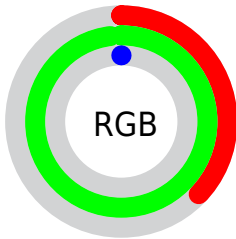

Distribution

Red (37%)

Green (98%)

Blue (0%)