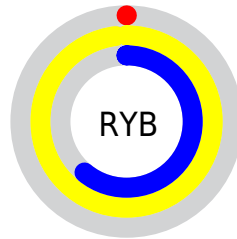

Red (0%)

Yellow (98%)

Blue (61%)