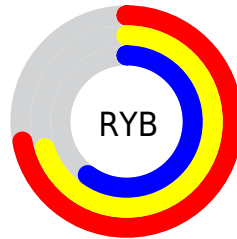

Red (72%)

Yellow (70%)

Blue (60%)