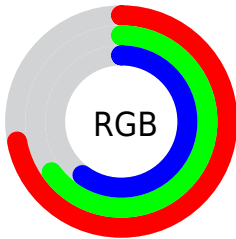

Distribution

Red (72%)

Green (65%)

Blue (60%)