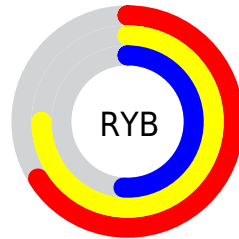

Details

The XYZ color **39.2670, 40.2988, 26.4777** is a light color, and the websafe version is hex **999966**. A complement of this color would be **29.8481, 31.2101, 53.7412**, and the grayscale version is **38.2195, 40.2099, 43.7886**.

A 20% lighter version of the original color is **73.2762, 75.5764, 54.9816**, and **17.8585, 18.1443, 9.9581** is the 20% darker color. If you saturate the color by 10%, you get **36.7988, 37.2076, 19.9660**, and if you desaturate by 10%, it is **42.0521, 43.6435, 34.2667**.

Distribution

Red (75%)

Green (65%)

Blue (51%)

Red (66%)

Yellow (75%)

Blue (51%)

Cyan (0%)