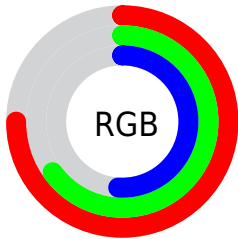

Distribution

Red (75%)

Green (65%)

Blue (51%)