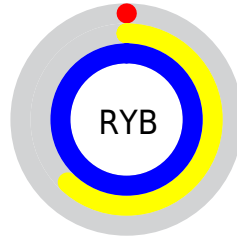

- Red (0%)
- Yellow (62%)
- Blue (100%)