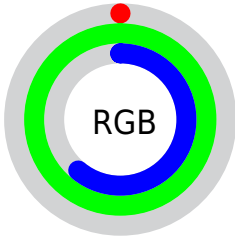

Distribution

- Red (0%)
- Green (100%)
- Blue (61%)