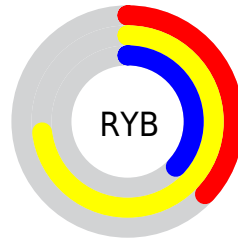

Details

The XYZ color **39.3769, 45.8204, 17.3585** is a light color, and the websafe version is hex **CCCC66**. A complement of this color would be **17.3774, 13.8890, 47.6667**, and the grayscale version is **40.7435, 42.8653, 46.6803**.

A 20% lighter version of the original color is **73.6839, 84.0719, 39.9477**, and **17.8932, 21.4228, 5.4774** is the 20% darker color. If you saturate the color by 10%, you get **38.6445, 45.5291, 13.4983**, and if you desaturate by 10%, it is **40.3105, 46.1955, 22.2685**.

Distribution

Red (73%)

Green (73%)

Blue (37%)

Red (37%)

Yellow (73%)

Blue (37%)

Cyan (0%)