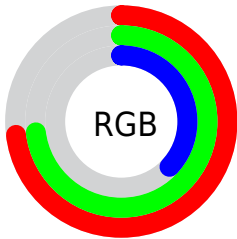

Distribution

Red (73%)

Green (73%)

Blue (37%)