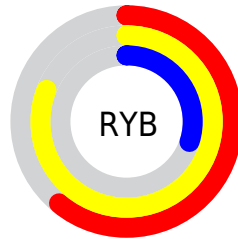

A 20% lighter version of the original color is **68.7459, 69.9319, 30.6438**, and **17.8386, 16.9795, 3.3145** is the 20% darker color. If you saturate the color by 10%, you get **37.3921, 35.4317, 8.6485**, and if you desaturate by 10%, it is **41.5237, 41.3439, 17.2734**.

Distribution

Red (81%)

Green (62%)

Blue (30%)

Red (61%)

Yellow (81%)

Blue (30%)

Cyan (0%)