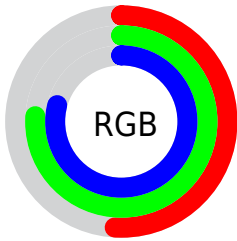

Distribution

- Red (51%)
- Green (76%)
- Blue (79%)