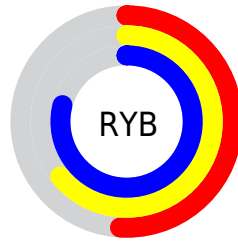

- Red (51%)
- Yellow (64%)
- Blue (79%)