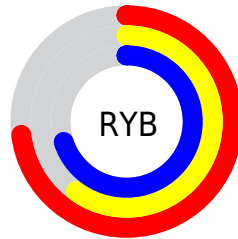

- Red (73%)
- Yellow (60%)
- Blue (70%)