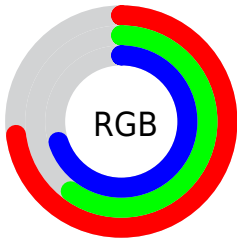

Distribution

- Red (73%)
- Green (60%)
- Blue (70%)