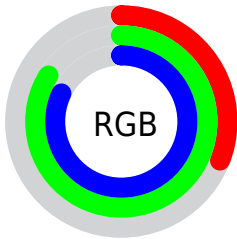

Distribution

- Red (31%)
- Green (84%)
- Blue (82%)