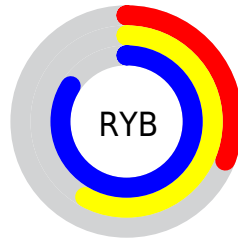

- Red (31%)
- Yellow (58%)
- Blue (84%)