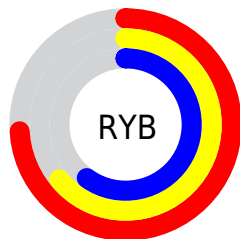

Red (74%)

Yellow (64%)

Blue (60%)