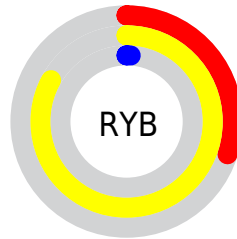

## Conversions Part 2

Format	Color
<a href="#">RYB</a>	<a href="#">77, 212, 2</a>
Decimal	<a href="#">13933826</a>
CIELab	<a href="#">68.11, 9.72, 71.77</a>
CIElCh	<a href="#">68, 72.423, 82.290</a>
Yxy	<a href="#">38.1154, 0.4743, 0.4610</a>
Android (android.graphics.Color)	<a href="#">4292123906</a> ( <a href="#">0xFFD49D02</a> )
YUV	<a href="#">155.7750, -75.8111, 49.3093</a>
Hunter-Lab	<a href="#">61.7377, 5.3525, 38.0810</a>

A 20% lighter version of the original color is **65.8388, 68.3703, 16.5642**, and **18.1029, 16.9835, 2.3240** is the 20% darker color. If you saturate the color by 10%, you get **39.1200, 37.9347, 5.2603**, and if you desaturate by 10%, it is **40.3268, 40.0974, 6.4361**.

# Distribution

Red (83%)

Green (62%)

Blue (1%)

Red (30%)

Yellow (83%)

Blue (1%)

Cyan (0%)