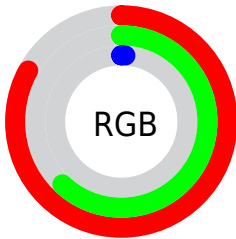

Distribution

Red (83%)

Green (62%)

Blue (1%)