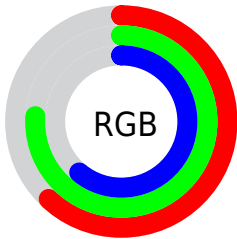

Distribution

- Red (62%)
- Green (76%)
- Blue (61%)