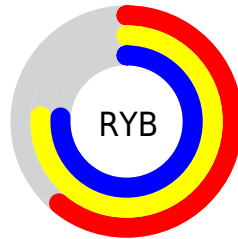

- Red (61%)
- Yellow (76%)
- Blue (76%)