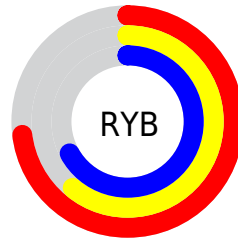

# Details

The XYZ color **39.4889, 37.1563, 43.6187** is a light color, and the websafe version is hex **CC9999**. A complement of this color would be **38.6214, 45.1271, 45.2051**, and the grayscale version is **36.5614, 38.4654, 41.8888**.

A 20% lighter version of the original color is **73.6397, 70.9568, 81.7663**, and **18.0542, 16.4216, 19.6709** is the 20% darker color. If you saturate the color by 10%, you get **35.7482, 31.0437, 38.1507**, and if you desaturate by 10%, it is **43.7721, 44.2530, 49.5762**.

# Distribution

Red (73%)

Green (61%)

Blue (67%)

Red (73%)

Yellow (61%)

Blue (67%)

Cyan (0%)