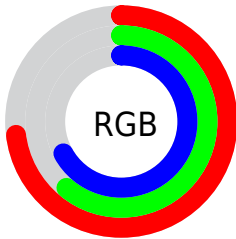

Distribution

Red (73%)

Green (61%)

Blue (67%)