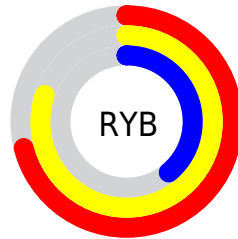

Red (71%)

Yellow (80%)

Blue (39%)