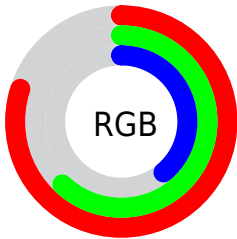

Distribution

Red (80%)

Green (62%)

Blue (39%)