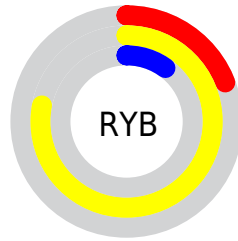

- Red (19%)
- Yellow (78%)
- Blue (10%)