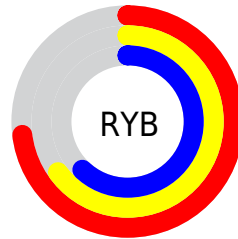

Details

The XYZ color **39.4327, 39.0678, 37.3608** is a light color, and the websafe version is hex **999999**. A complement of this color would be **39.0886, 43.3549, 52.7629**, and the grayscale version is **37.8319, 39.8021, 43.3445**.

A 20% lighter version of the original color is **73.5730, 73.7735, 72.6494**, and **17.9588, 17.3960, 16.0469** is the 20% darker color. If you saturate the color by 10%, you get **35.4964, 33.5457, 28.8014**, and if you desaturate by 10%, it is **43.9184, 45.3010, 47.2970**.

Distribution

Red (73%)

Green (64%)

Blue (62%)

Red (73%)

Yellow (65%)

Blue (62%)

Cyan (0%)