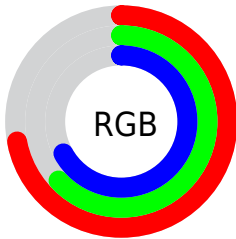

Distribution

- Red (72%)
- Green (63%)
- Blue (67%)