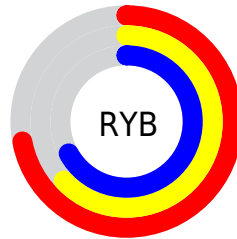

- Red (72%)
- Yellow (63%)
- Blue (67%)