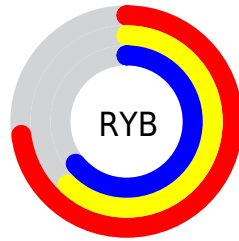

Details

The XYZ color **39.5025, 38.0054, 39.9041** is a light color, and the websafe version is hex **CC9999**. A complement of this color would be **40.6171, 46.3314, 51.6041**, and the grayscale version is **37.1420, 39.0762, 42.5540**.

A 20% lighter version of the original color is **73.6636, 72.2098, 76.3851**, and **18.0633, 16.9412, 17.3569** is the 20% darker color. If you saturate the color by 10%, you get **35.1805, 31.5158, 31.8206**, and if you desaturate by 10%, it is **44.4953, 45.5442, 49.1104**.

Distribution

Red (73%)

Green (62%)

Blue (64%)

Red (73%)

Yellow (62%)

Blue (64%)

Cyan (0%)