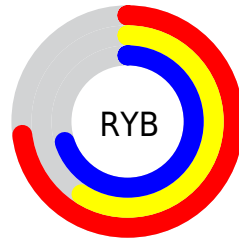

Details

The XYZ color **39.4530, 35.8270, 47.4837** is a light color, and the websafe version is hex **CC99CC**. A complement of this color would be **36.4944, 44.1668, 38.9514**, and the grayscale version is **35.5641, 37.4162, 40.7463**.

A 20% lighter version of the original color is **73.4447, 68.5380, 87.9555**, and **17.9959, 15.6072, 21.8027** is the 20% darker color. If you saturate the color by 10%, you get **36.3216, 30.1578, 44.6087**, and if you desaturate by 10%, it is **43.0689, 42.4479, 50.5712**.

Distribution

Red (73%)

Green (59%)

Blue (70%)

Red (73%)

Yellow (59%)

Blue (70%)

Cyan (0%)