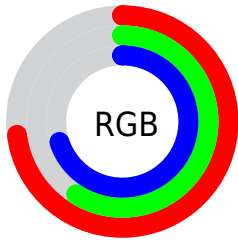

Distribution

Red (73%)

Green (59%)

Blue (70%)