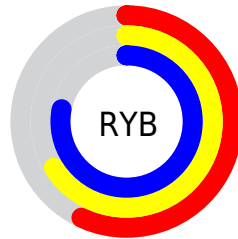

- Red (57%)
- Yellow (66%)
- Blue (78%)