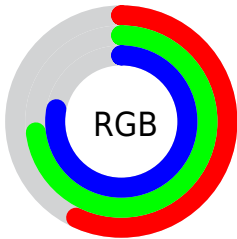

Distribution

- Red (57%)
- Green (73%)
- Blue (78%)