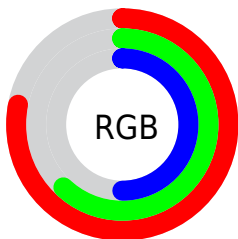

Distribution

Red (78%)

Green (62%)

Blue (50%)