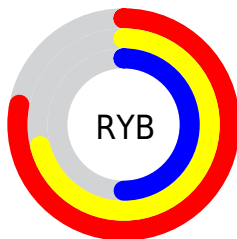

Details

The XYZ color **39.6763, 38.1543, 25.6954** is a light color, and the websafe version is hex **CC9966**. A complement of this color would be **33.3984, 37.0874, 59.4311**, and the grayscale version is **36.7316, 38.6445, 42.0839**.

A 20% lighter version of the original color is **73.3747, 72.1847, 53.7818**, and **18.1706, 17.0092, 9.7225** is the 20% darker color. If you saturate the color by 10%, you get **36.6238, 33.9438, 18.8372**, and if you desaturate by 10%, it is **43.1710, 42.8377, 33.9692**.

Distribution

Red (78%)

Green (62%)

Blue (50%)

Red (78%)

Yellow (71%)

Blue (50%)

Cyan (0%)