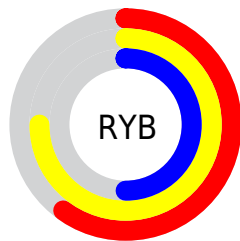

Red (60%)

Yellow (75%)

Blue (50%)