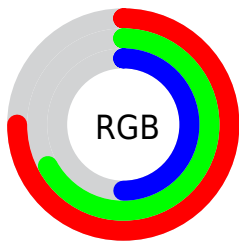

Distribution

Red (75%)

Green (67%)

Blue (50%)