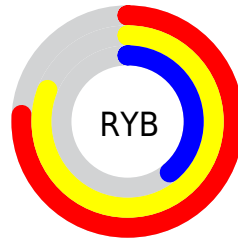

Details

The XYZ color **39.6423, 37.8188, 17.2670** is a light color, and the websafe version is hex **CC9966**. A complement of this color would be **27.3020, 28.9771, 62.5465**, and the grayscale version is **35.6886, 37.5472, 40.8889**.

A 20% lighter version of the original color is **69.9541, 69.6202, 39.4568**, and **18.0658, 16.7406, 5.5279** is the 20% darker color. If you saturate the color by 10%, you get **37.2030, 34.3392, 12.1414**, and if you desaturate by 10%, it is **42.4660, 41.6637, 23.7651**.

Distribution

Red (81%)

Green (61%)

Blue (39%)

Red (76%)

Yellow (81%)

Blue (39%)

Cyan (0%)