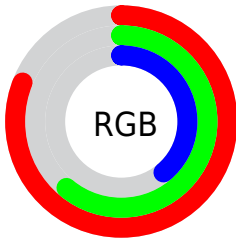

Distribution

Red (81%)

Green (61%)

Blue (39%)