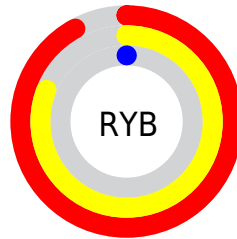

Details

The XYZ color **39.8369, 28.8140, 3.4620** is a dark color, and the websafe version is hex **FF6600**. The color can be described as dark washed orange. A complement of this color would be **22.3287, 20.6648, 81.4086**, and the grayscale version is **23.1793, 24.3865, 26.5569**.

A 20% lighter version of the original color is **55.5588, 48.2283, 11.8496**, and **18.3076, 11.6840, 1.2903** is the 20% darker color. If you saturate the color by 10%, you get **39.8371, 28.8149, 3.4622**, and if you desaturate by 10%, it is **41.4425, 31.7699, 4.7854**.

Distribution

Red (92%)

Green (43%)

Blue (0%)

Red (92%)

Yellow (81%)

Blue (0%)

Cyan (0%)