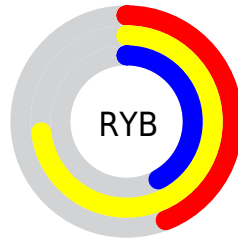

- Red (44%)
- Yellow (73%)
- Blue (42%)