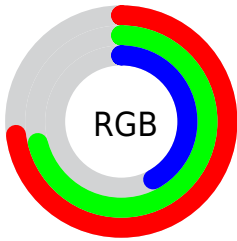

Distribution

- Red (73%)
- Green (71%)
- Blue (42%)