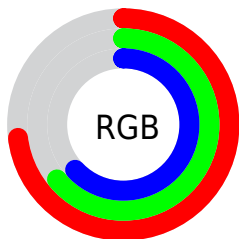

Distribution

Red (73%)

Green (64%)

Blue (63%)