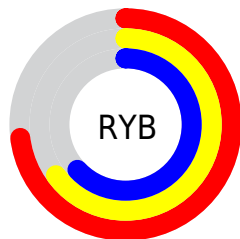

Red (73%)

Yellow (65%)

Blue (63%)