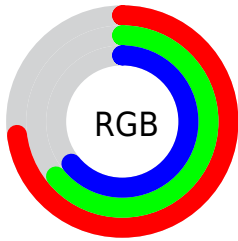

Distribution

Red (73%)

Green (64%)

Blue (64%)