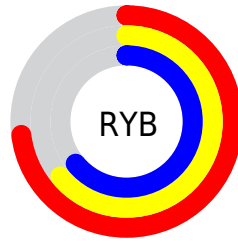

Details

The XYZ color **39.6264, 39.1173, 39.6443** is a light color, and the websafe version is hex **999999**. A complement of this color would be **40.7976, 45.4644, 52.5247**, and the grayscale version is **37.9559, 39.9325, 43.4865**.

A 20% lighter version of the original color is **73.8714, 73.8533, 76.0073**, and **18.0146, 17.4002, 17.1610** is the 20% darker color. If you saturate the color by 10%, you get **35.1768, 32.6588, 30.6359**, and if you desaturate by 10%, it is **44.7597, 46.5551, 50.0752**.

Distribution

Red (73%)

Green (64%)

Blue (64%)

Red (73%)

Yellow (64%)

Blue (64%)

Cyan (0%)